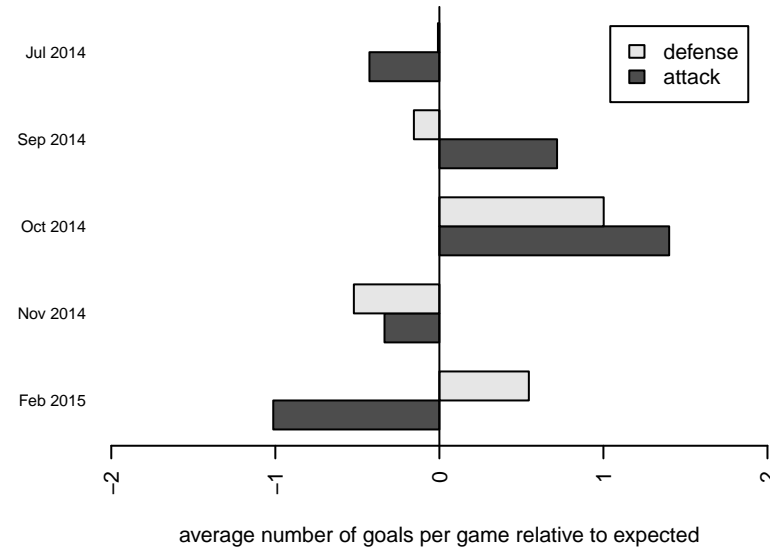

Performance relative to 13 month average