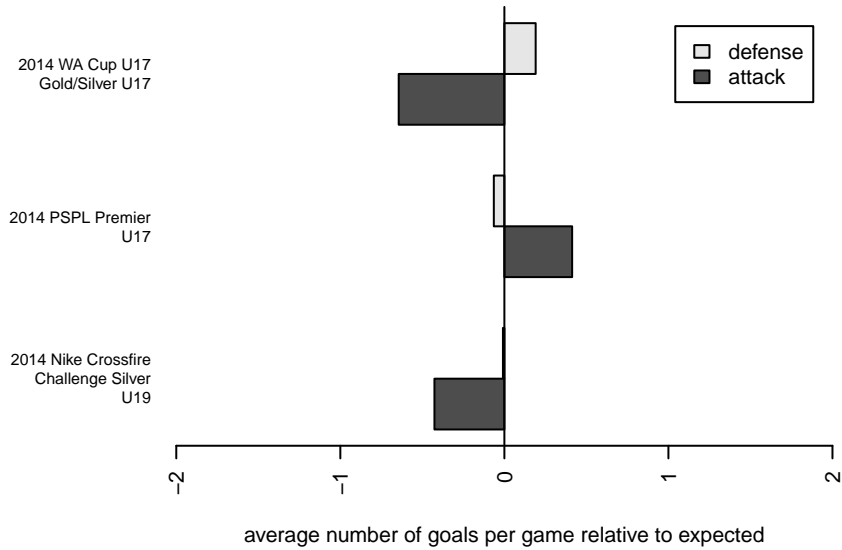

Performance relative to 13 month average