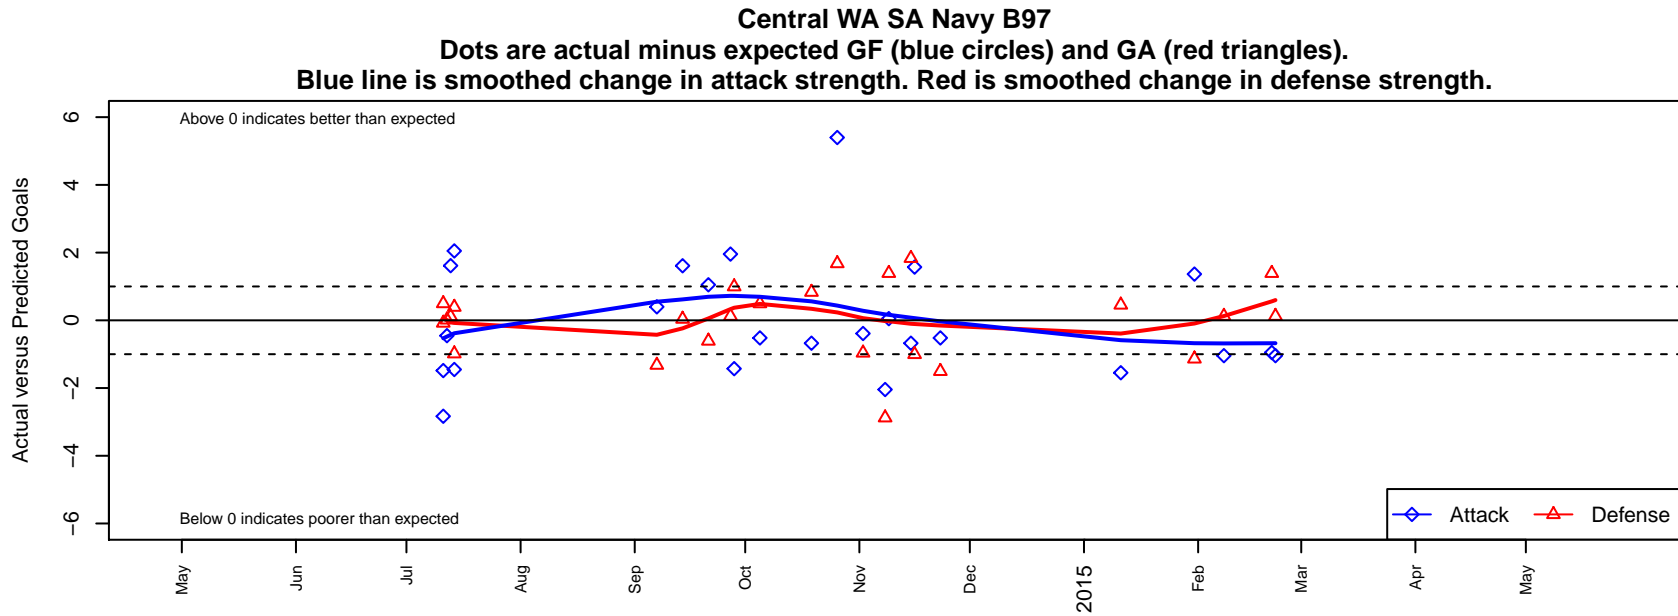

**attack and defense variance (black dot)
relative to other teams
and top 10 in region**

**attack and defense rating
relative to others at age
and all opponents in last 13 months**

Central WA SA Navy B97

Central WA Soccer Academy
Yakima, WA
B97 total strength=1763
attack=37.38 defense=21.26
fall league = PSPL Premier U17
notes= Kirby 2013, 2014

alt names used:
CWSA B97 Navy Kirby
CWSA B97 KIRBY (WA)

Venues played:
2014 Nike Crossfire Challenge Silver U19
2014 PSPL Premier U17
2014 WA Cup U17 Gold/Silver U17