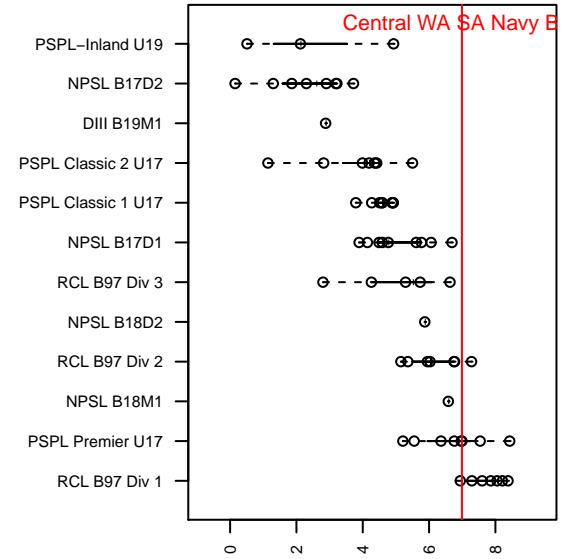

**attack and defense rating
relative to others at age
and all opponents in last 13 months**